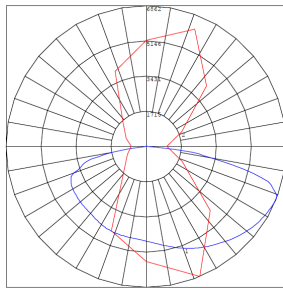

Phone: (877) 805-2252 | Fax: (877) 805-2252
www.westgatemfg.com |

Photometrics: LFX-LG-50-150W-480V

BUG Rating: B3-U0-G3

Area 55'x 100' Mounting Height: 20'

Other Views:

Side View

Front View

Back View