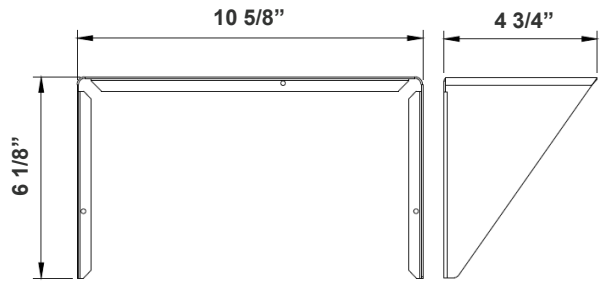

LFX-EXT
Straight Arm
3 1/3" x 6 3/4" x 4 3/8"

LFX-TR-A
U Bracket
13 3/8" x 10 1/8"

LFX-SF
Slip Fitter
3 1/3" x 7 7/8"
For 2-3/8" OD Pole/Pipe

LFX-SF + LFX-PASF
Pole Adapter for Slip Fitter
6 1/8" x 3 1/4" x 3"

LFX-AWB
Adjustable Wall Junction Box
7 1/8" x 6 5/8" x 5 3/4"

Color Options: LFX-LG-50-150W-50K-480V
 Custom Color Available

Black Silver White **Dark Bronze** Green Red Yellow
 Default color

Shroud & Wire Guard: LFX-LG-50-150W-50K-480V

LF-SHROUD-A
 Shroud
 6 1/8" x 10 5/8" x 4 3/4"

LF-SHROUD-D
 Full-Glare Shroud
 6 1/4" x 10 5/8" x 4 3/4"

LFX-WG-A
 Wire Guard