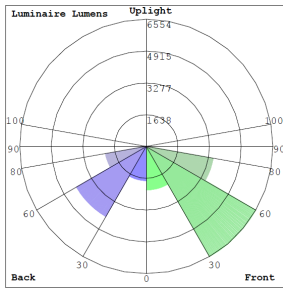

Lighting:

- Dimming: 0~10V dimmable
- Optic Lens Type: III
- Cord Type: 6' SJTW 18/3 AWG cable
- Total Lumens: 21400LM Max.
- Color Temperature: 3000K/ 4000K/ 5000K
- Color Rendering Index: ≥ 82
- Beam Angle: 90° X 120°

Phone: (877) 805-2252 | Fax: (877) 805-2252
www.westgatemfg.com |

Photometrics: LFX-LG-50-150W-480V

BUG Rating: B3-U0-G3

Area 55'x 100' Mounting Height: 20'

Other Views:

Side View

Front View

Back View