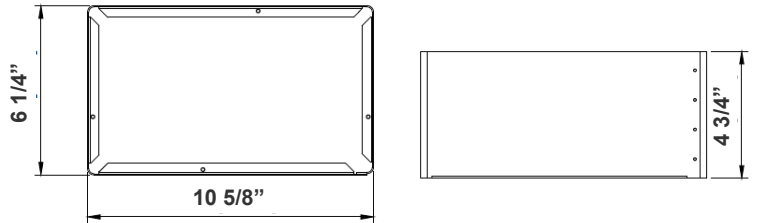

LFX-EXT
Straight Arm
3 1/3" x 6 3/4" x 4 3/8"

LFX-TR-A
U Bracket
13 3/8" x 10 1/8"

LFX-SF
Slip Fitter
3 1/3" x 7 7/8"
For 2-3/8" OD Pole/Pipe

LFX-SF + LFX-PASF
Pole Adapter for Slip Fitter
6 1/8" x 3 1/4" x 3"

LFX-AWB
Adjustable Wall Junction Box
7 1/8" x 6 5/8" x 5 3/4"

Color Options: LFX-LG-50-150W-50K-480V
 Custom Color Available

Black Silver White **Dark Bronze** Green Red Yellow
 Default color

Shroud & Wire Guard: LFX-LG-50-150W-50K-480V

LF-SHROUD-A
 Shroud
 6 1/8" x 10 5/8" x 4 3/4"

LF-SHROUD-D
 Full-Glare Shroud
 6 1/4" x 10 5/8" x 4 3/4"

LFX-WG-A
 Wire Guard