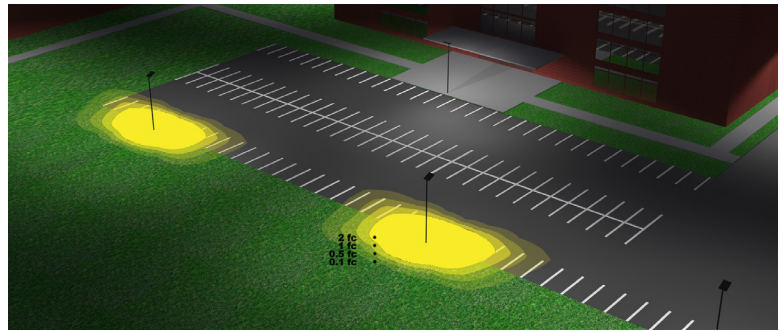

Area 55'x 100' Mounting Height: 20'