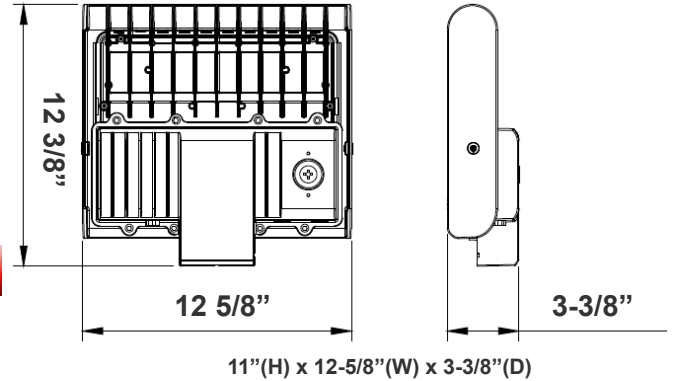

LFX-LG SERIES Outdoor Lighting

LFX-LG-50-150W-30K-480V
LFX-LG-50-150W-40K-480V
LFX-LG-50-150W-50K-480V

WESTGATE
THE FUTURE IS HERE...AND IT'S QUITE BRIGHT!

Customer Name: _____

Project Name: _____

Note: _____

Type: _____

Ideal for general site lighting, alleys, loading docks, doorway, pathway, and parking areas.

Features

- DLC Premium & LED High-Lumen Flood lights
- Solid State Lighting Technology for Long Life
- No Maintenance Needed and High-Efficiency
- 70,000 Hours Rated Life
- 7-Year Warranty
- Optic Lens Type: III
- Multi-Power - The Switch is On the Bottom of the Fixture

Technical Specifications

Electrical:

- Voltage: 480V AC/50~60 Hz
- Wattage: 50/ 80/ 100/ 150W
- Power Factor: >0.9
- Efficacy: 135 LPW

Mechanical:

- With Snap-on & Bolt Mounting Options for One- Person Installations. Select a Mounting Option (Sold Separately)
- Die-cast Aluminum Housing with Powder Coat Finish (Dark Bronze)
- 10KV Lightning Surge Protection
- IP Rating: IP65
- Effective Projected Areas (EPA's) are: Front = 0.38 ft², Side = 0.30 ft², Face = 1.05 ft²
- Operating Temperature: -40°F to 104°F
- Suitable for Wet Locations

Lighting:

- Dimming: 0~10V dimmable
- Optic Lens Type: III
- Cord Type: 6' SJTW 18/3 AWG cable
- Total Lumens: 21400LM Max.
- Color Temperature: 3000K/ 4000K/ 5000K
- Color Rendering Index: ≥ 82
- Beam Angle: 90° X 120°

Applications:

- Ideal for general site lighting, alleys, loading docks, doorway, pathway and parking areas.
- Replace existing HID flood lights/ wall packs

Other Models:

- 300W | 44000LM | LFX-XL-150-300W-50K-480V

Phone: (877) 805-2252 | Fax: (877) 805-2252
www.westgatemfg.com |