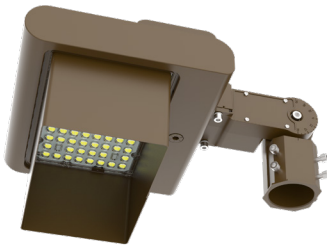

LF-SHROUD-D
Full-Glare Shroud
6 1/4" x 10 5/8" x 4 3/4"